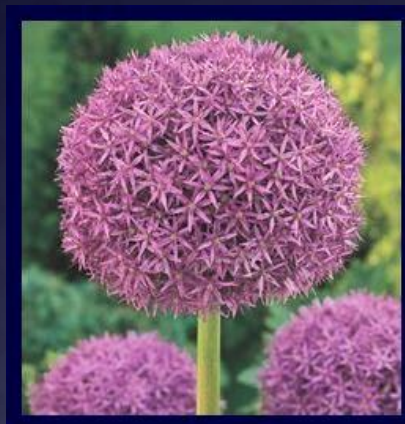

# Flowerland Featured Plant

## Allium

### 'Globe master'

The 'Globe master' is a perennial bulb that has quite the spring punch! Each flower can reach 10" when they flower in late

spring. Great for back borders, mass plantings and focal points. Each bloom lasts about 3 weeks, then the plant dies back until next spring.